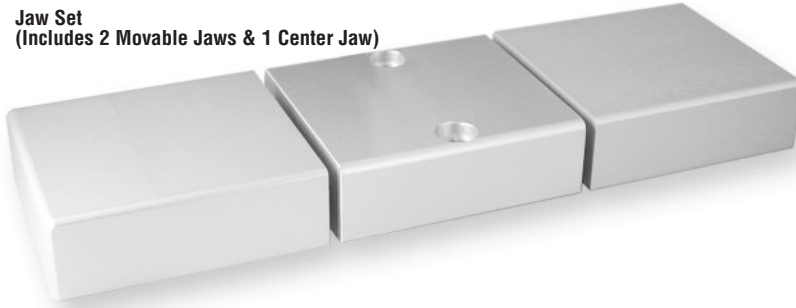

Machinable Jaws Sets

Jaw Set
(Includes 2 Movable Jaws & 1 Center Jaw)

Single-Station Jaw Set
(Includes 1 Movable Jaw & 1 Fixed Jaw)

100mm MACHINABLE JAWS

Part Number	Type	Width (mm)	Height (mm)
PJS1040-100.40	Jaw Set	95	40
PJS1040-100.40-ST	Steel Jaw Set	95	40
PJS1040-100.50	Jaw Set	95	50
PJS1040-150.40	Jaw Set	145	40
PJS1040-150.50	Jaw Set	145	50
PSSJ1040-100.40S	Single-Station Jaw Set	95	40
PSSJ1040-100.40S-ST	Steel Single-Station Jaw Set	95	40
PSSJ1040-100.50S	Single-Station Jaw Set	95	50
PSSJ1040-150.40S	Single-Station Jaw Set	145	40
PSSJ1040-150.50S	Single-Station Jaw Set	145	50
PMJ1040-100.40	Movable Jaw	95	40
PMJ1040-100.40ST	Steel Movable Jaw	95	40
PMJ1040-100.50	Movable Jaw	95	50
PMJ1040-150.40	Movable Jaw	145	40
PMJ1040-150.50	Movable Jaw	145	50
PCJ1040-100.40	Center Jaw	95	40
PCJ1040-100.40-ST	Steel Center Jaw	95	40
PCJ1040-100.50	Center Jaw	95	50
PCJ1040-150.40	Center Jaw	145	40
PCJ1040-150.50	Center Jaw	145	50
PSSJ1040-100.40F	Single-Station Fixed Jaw	95	40
PSSJ1040-100.40F-ST	Steel Single-Station Fixed Jaw	95	40
PSSJ1040-100.50F	Single-Station Fixed Jaw	95	50
PSSJ1040-150.40F	Single-Station Fixed Jaw	145	40
PSSJ1040-150.50F	Single-Station Fixed Jaw	145	50