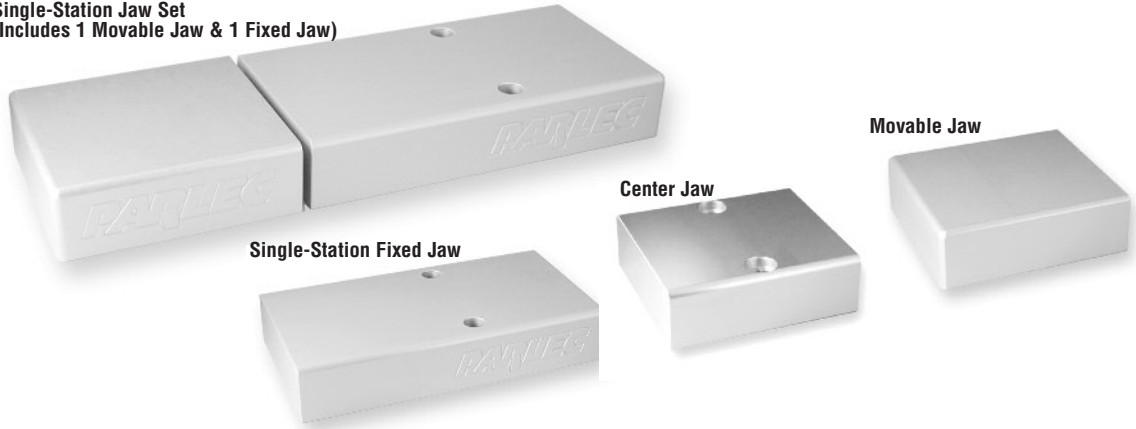

Machinable Jaws Sets

Jaw Set
(Includes 2 Movable Jaws & 1 Center Jaw)

Single-Station Jaw Set
(Includes 1 Movable Jaw & 1 Fixed Jaw)

100mm MACHINABLE JAWS

Part Number	Type	Width (mm)	Height (mm)
PJS1040-100.40	Jaw Set	95	40
PJS1040-100.40-ST	Steel Jaw Set	95	40
PJS1040-100.50	Jaw Set	95	50
PJS1040-150.40	Jaw Set	145	40
PJS1040-150.50	Jaw Set	145	50
PSSJ1040-100.40S	Single-Station Jaw Set	95	40
PSSJ1040-100.40S-ST	Steel Single-Station Jaw Set	95	40
PSSJ1040-100.50S	Single-Station Jaw Set	95	50
PSSJ1040-150.40S	Single-Station Jaw Set	145	40
PSSJ1040-150.50S	Single-Station Jaw Set	145	50
PMJ1040-100.40	Movable Jaw	95	40
PMJ1040-100.40ST	Steel Movable Jaw	95	40
PMJ1040-100.50	Movable Jaw	95	50
PMJ1040-150.40	Movable Jaw	145	40
PMJ1040-150.50	Movable Jaw	145	50
PCJ1040-100.40	Center Jaw	95	40
PCJ1040-100.40-ST	Steel Center Jaw	95	40
PCJ1040-100.50	Center Jaw	95	50
PCJ1040-150.40	Center Jaw	145	40
PCJ1040-150.50	Center Jaw	145	50
PSSJ1040-100.40F	Single-Station Fixed Jaw	95	40
PSSJ1040-100.40F-ST	Steel Single-Station Fixed Jaw	95	40
PSSJ1040-100.50F	Single-Station Fixed Jaw	95	50
PSSJ1040-150.40F	Single-Station Fixed Jaw	145	40
PSSJ1040-150.50F	Single-Station Fixed Jaw	145	50