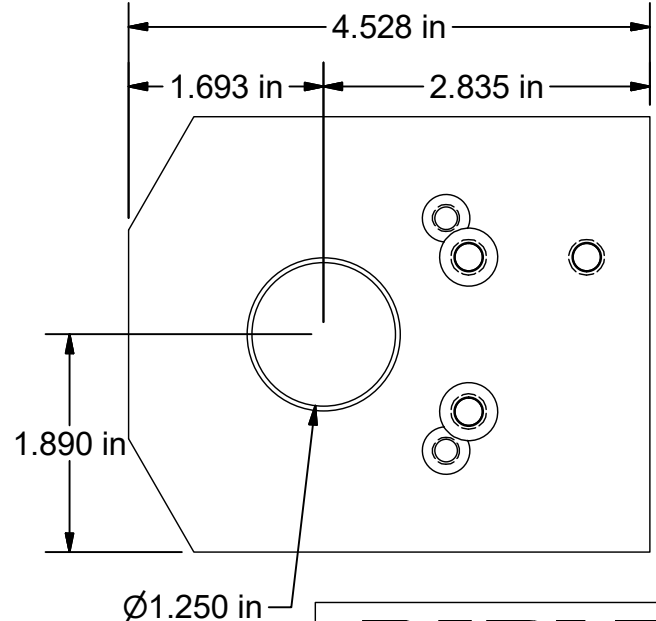

B B

VIEW A-A  
SCALE .45

PART  
NUMBER

**BMT65ID-1.25T-PARLEC**

**PARLEC**  
 (800) TOOL USA  
 WORLD HEADQUARTERS  
 101 PERINTON PARKWAY  
 FAIRPORT, NEW YORK 14450