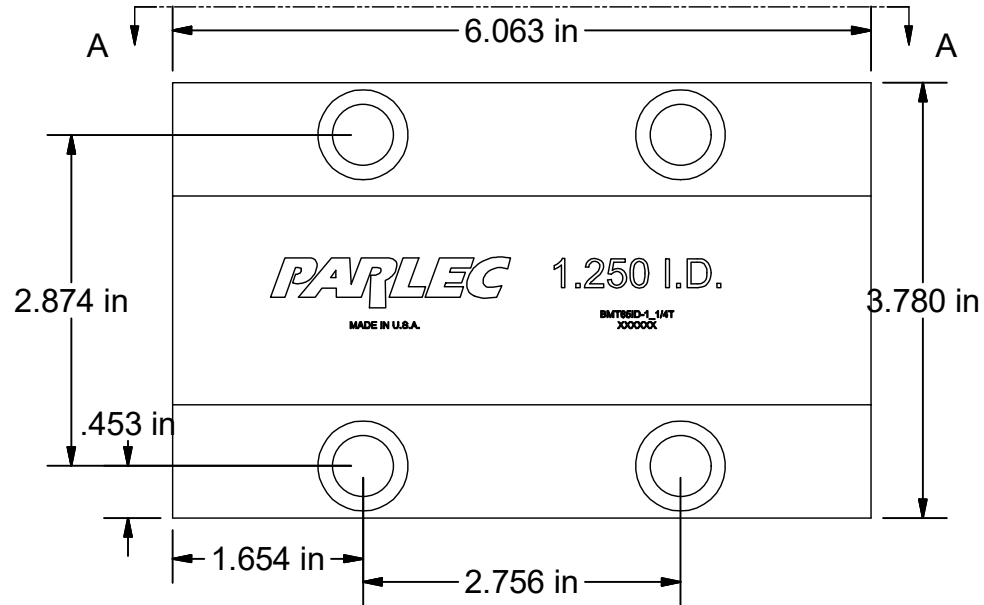

B B

VIEW A-A  
SCALE .45

PART  
NUMBER

**BMT65ID-1.25T-PARLEC**

**PARLEC**  
 (800) TOOL USA  
 WORLD HEADQUARTERS  
 101 PERINTON PARKWAY  
 FAIRPORT, NEW YORK 14450