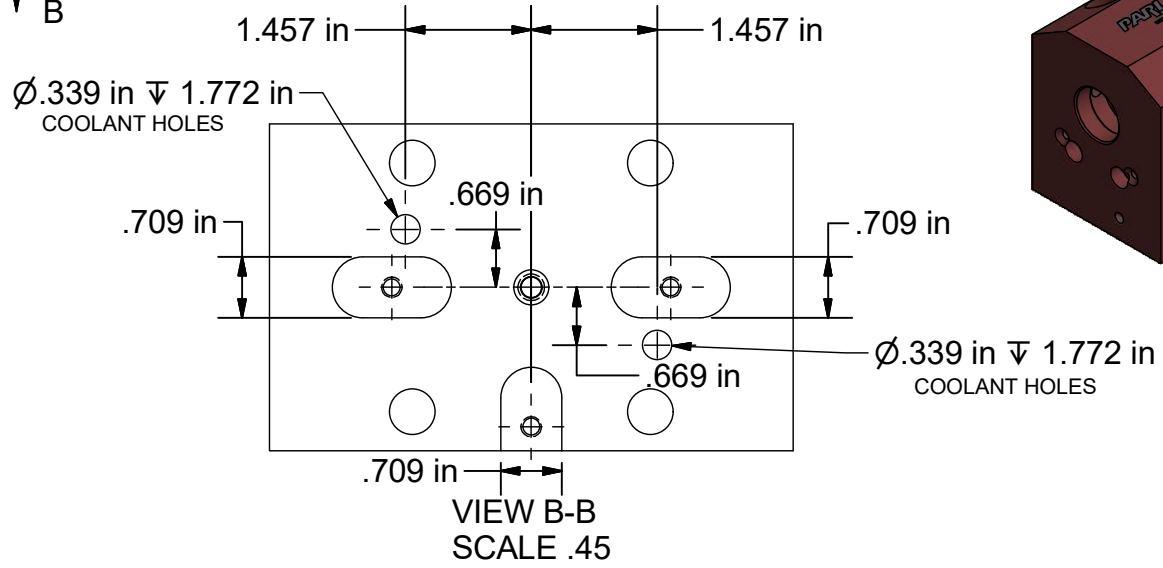

B B

VIEW A-A  
SCALE .45

PART  
NUMBER

**BMT65ID-1.25T-PARLEC**

**PARLEC**  
 (800) TOOL USA  
 WORLD HEADQUARTERS  
 101 PERINTON PARKWAY  
 FAIRPORT, NEW YORK 14450