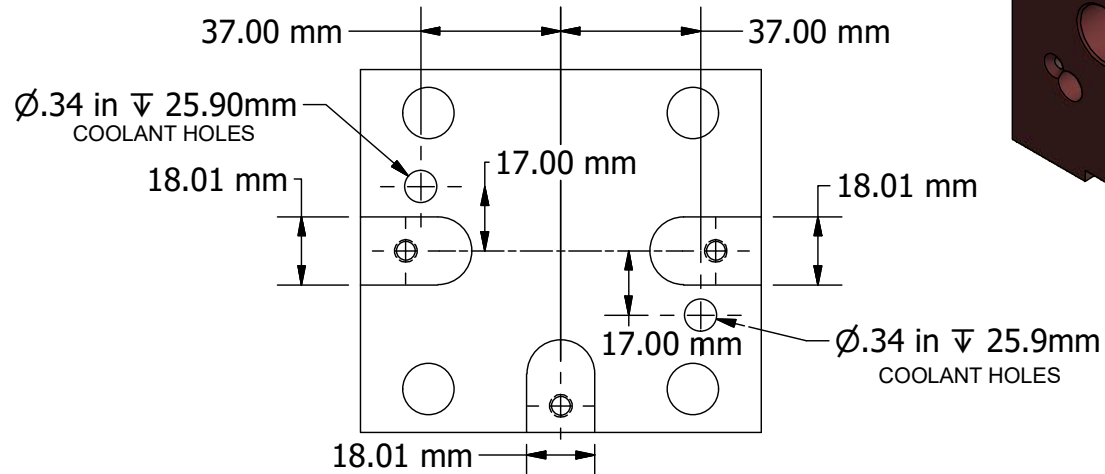

VIEW A-A
SCALE .50

VIEW B-B
SCALE .50

PART
NUMBER

BMT65MID-25-PARLEC

PARLEC
(800) TOOL USA
WORLD HEADQUARTERS
101 PERINTON PARKWAY
FAIRPORT, NEW YORK 14450