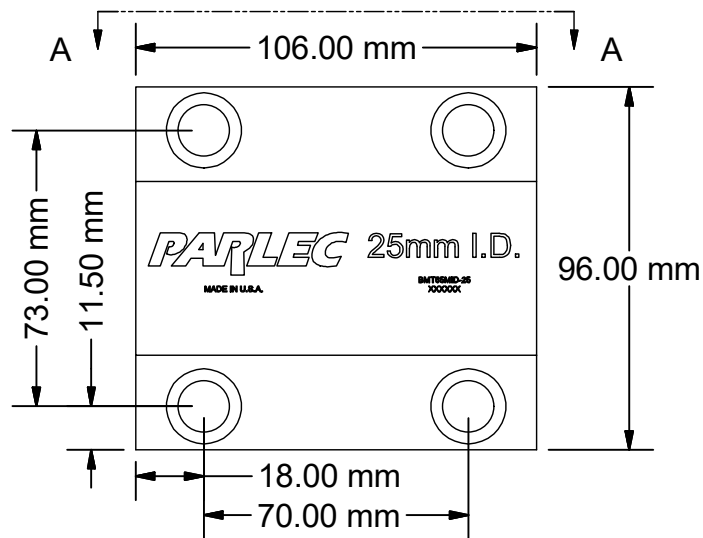

VIEW A-A
SCALE .50

VIEW B-B
SCALE .50

PART
NUMBER

BMT65MID-25-PARLEC

PARLEC
(800) TOOL USA
WORLD HEADQUARTERS
101 PERINTON PARKWAY
FAIRPORT, NEW YORK 14450