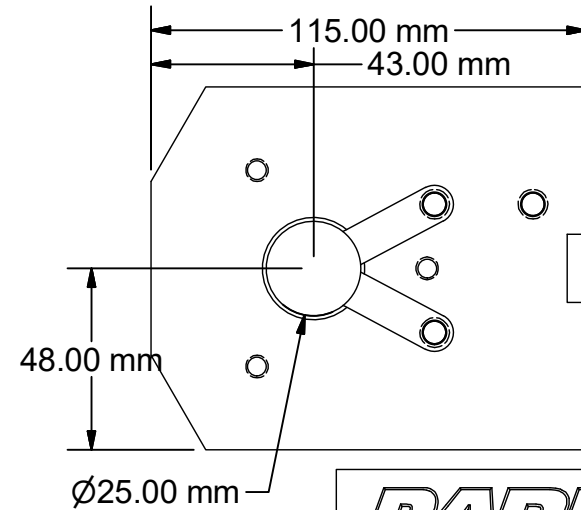

VIEW A-A
SCALE .50

VIEW B-B
SCALE .50

PART
NUMBER

BMT65MID-25-PARLEC

PARLEC
(800) TOOL USA
WORLD HEADQUARTERS
101 PERINTON PARKWAY
FAIRPORT, NEW YORK 14450