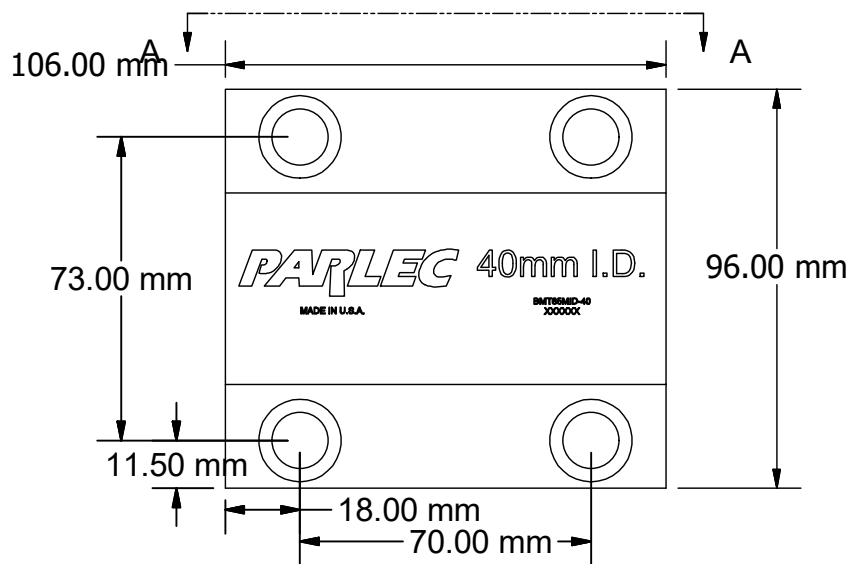

B

VIEW A-A
SCALE .50

VIEW B-B
SCALE .50

PART
NUMBER

BMT65MID-40-PARLEC

PARLEC
(800) TOOL USA
WORLD HEADQUARTERS
101 PERINTON PARKWAY
FAIRPORT, NEW YORK 14450