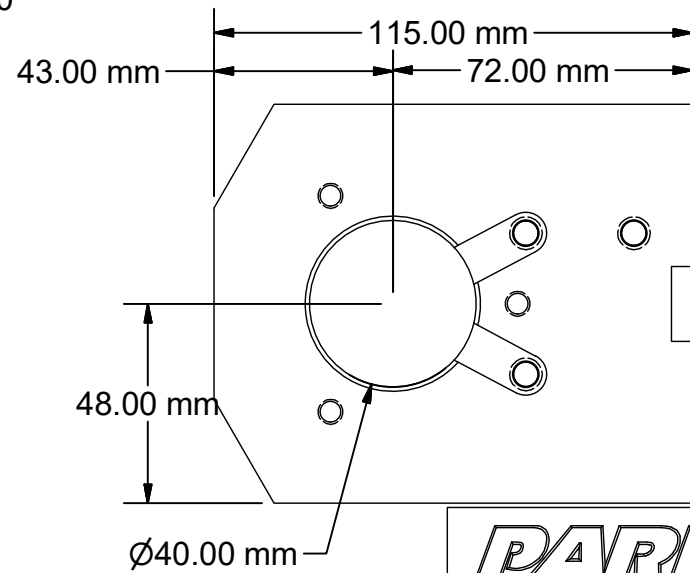

B

VIEW A-A
SCALE .50

VIEW B-B
SCALE .50

PART
NUMBER

BMT65MID-40-PARLEC

PARLEC
(800) TOOL USA
WORLD HEADQUARTERS
101 PERINTON PARKWAY
FAIRPORT, NEW YORK 14450