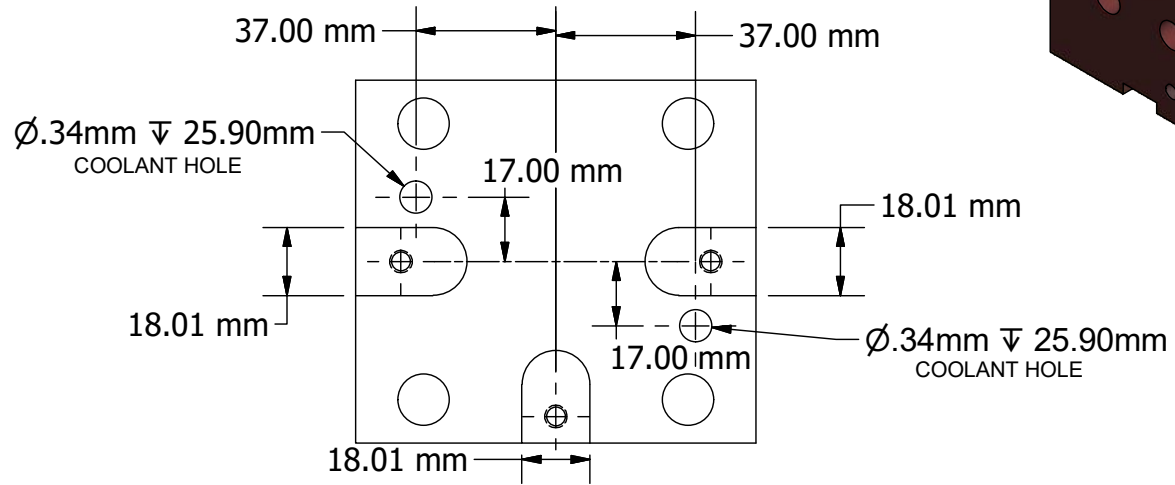

B

VIEW A-A
SCALE .50

VIEW B-B
SCALE .50

PART
NUMBER

BMT65MID-40-PARLEC

PARLEC
(800) TOOL USA
WORLD HEADQUARTERS
101 PERINTON PARKWAY
FAIRPORT, NEW YORK 14450