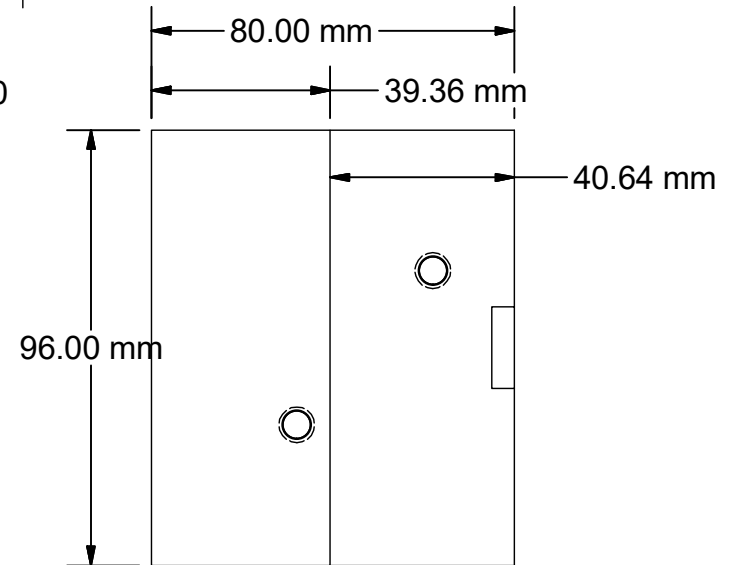

B B

VIEW A-A  
SCALE .50

VIEW B-B  
SCALE .50

PART  
NUMBER

**BMT65MOD-25-PARLEC**

**PARLEC**  
(800) TOOL USA  
WORLD HEADQUARTERS  
101 PERINTON PARKWAY  
FAIRPORT, NEW YORK 14450