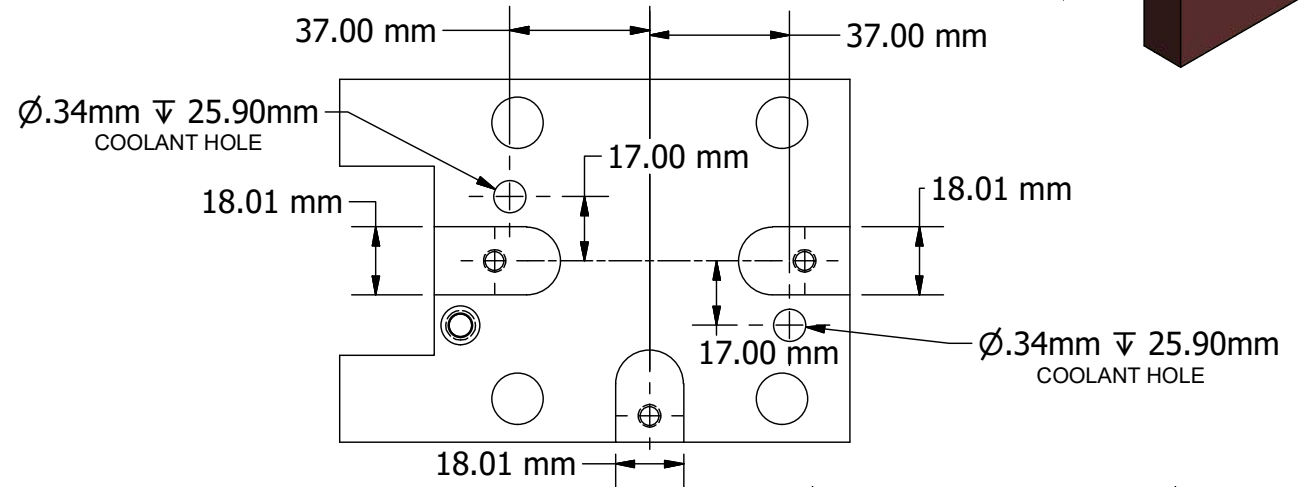

B B

VIEW A-A  
SCALE .50

VIEW B-B  
SCALE .50

PART  
NUMBER

**BMT65MOD-25-PARLEC**

**PARLEC**  
(800) TOOL USA  
WORLD HEADQUARTERS  
101 PERINTON PARKWAY  
FAIRPORT, NEW YORK 14450