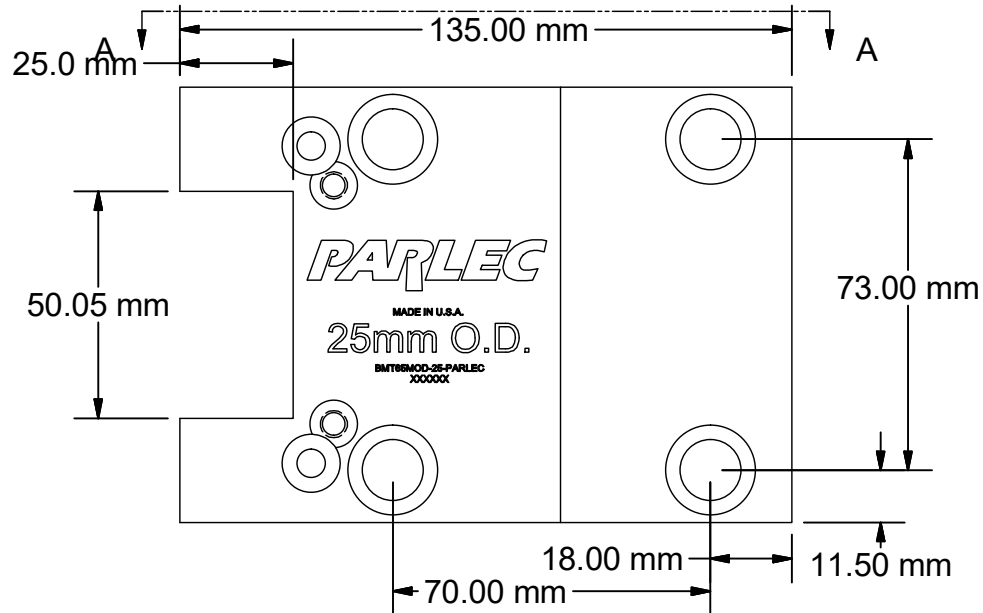

B B

VIEW A-A  
SCALE .50

VIEW B-B  
SCALE .50

PART  
NUMBER

**BMT65MOD-25-PARLEC**

**PARLEC**  
(800) TOOL USA  
WORLD HEADQUARTERS  
101 PERINTON PARKWAY  
FAIRPORT, NEW YORK 14450