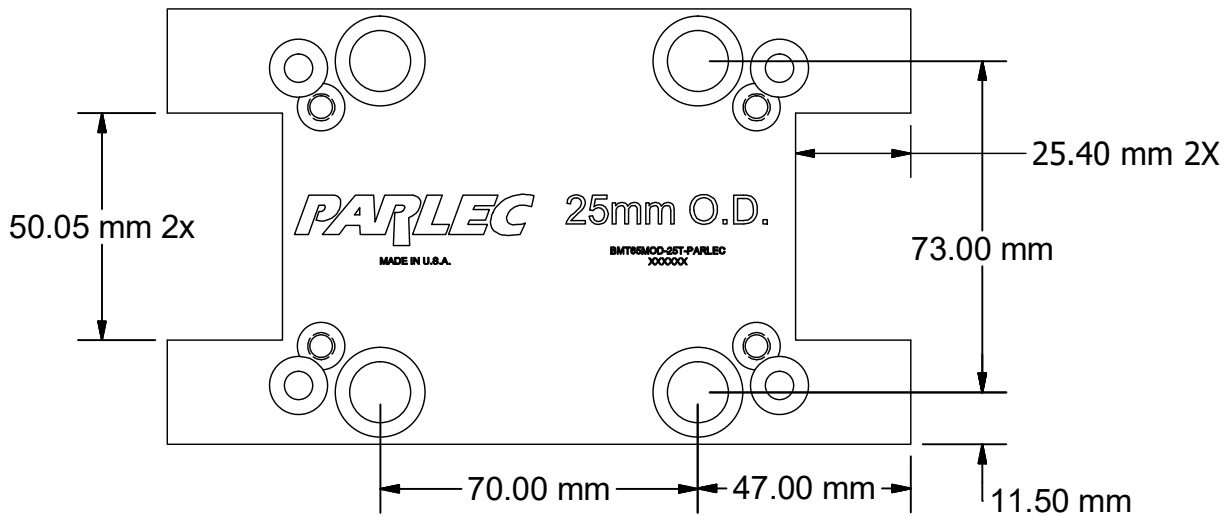

B

VIEW A-A  
SCALE .50

37.00 mm

$\varnothing.34\text{mm} \nabla 25.9\text{mm}$   
COOLANT HOLE

VIEW B-B  
SCALE .50

A

164.00 mm

**PARLEC** 25mm O.D.  
MADE IN U.S.A.  
BMT65MOD-25T-PARLEC  
XXXXXX

80.00 mm

70.00 mm 47.00 mm 11.50 mm

PART  
NUMBER

**BMT65MOD-25T-PARLEC**

**PARLEC**  
(800) TOOL USA  
WORLD HEADQUARTERS  
101 PERINTON PARKWAY  
FAIRPORT, NEW YORK 14450