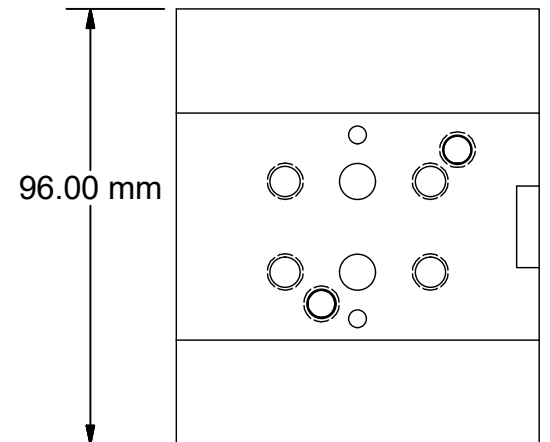

B

VIEW A-A  
SCALE .50

37.00 mm

$\varnothing.34\text{mm} \nabla 25.9\text{mm}$   
COOLANT HOLE

VIEW B-B  
SCALE .50

A

164.00 mm

**PARLEC** 25mm O.D.  
MADE IN U.S.A.  
BMT65MOD-25T-PARLEC  
XXXXXX

80.00 mm

70.00 mm 47.00 mm 11.50 mm

PART  
NUMBER

**BMT65MOD-25T-PARLEC**

**PARLEC**  
(800) TOOL USA  
WORLD HEADQUARTERS  
101 PERINTON PARKWAY  
FAIRPORT, NEW YORK 14450