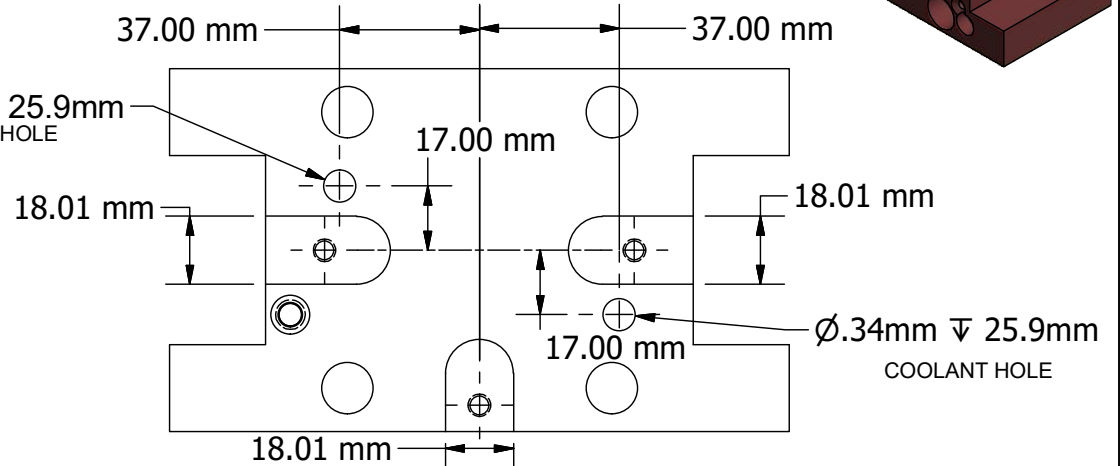

B

VIEW A-A  
SCALE .50

37.00 mm

$\varnothing.34\text{mm} \nabla 25.9\text{mm}$   
COOLANT HOLE

VIEW B-B  
SCALE .50

A

164.00 mm

**PARLEC** 25mm O.D.  
MADE IN U.S.A.  
BMT65MOD-25T-PARLEC  
XXXXXX

80.00 mm

70.00 mm 47.00 mm 11.50 mm

PART  
NUMBER

**BMT65MOD-25T-PARLEC**

**PARLEC**  
(800) TOOL USA  
WORLD HEADQUARTERS  
101 PERINTON PARKWAY  
FAIRPORT, NEW YORK 14450