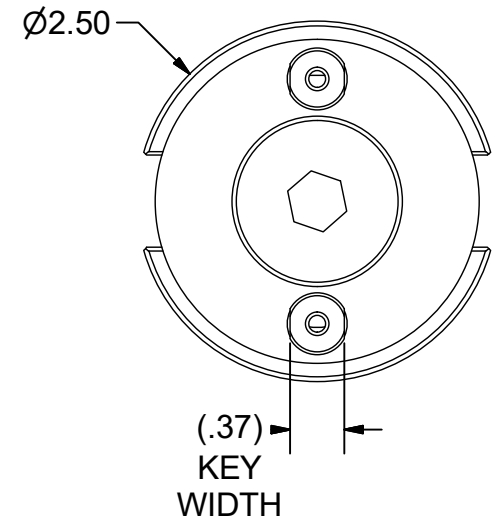

Parts List

ITEM	QTY	PART NUMBER	DESCRIPTION
1	2	10KY	DRIVE KEY
2	1	10LS	LOCK SCREW
3	1	028-188	SHCS 1/2-20-1 1/4

PART NUMBER

C40F-10SM2

PARLEC
 (800) TOOL USA
 WORLD HEADQUARTERS
 101 PERINTON PARKWAY
 FAIRPORT, NEW YORK 14450