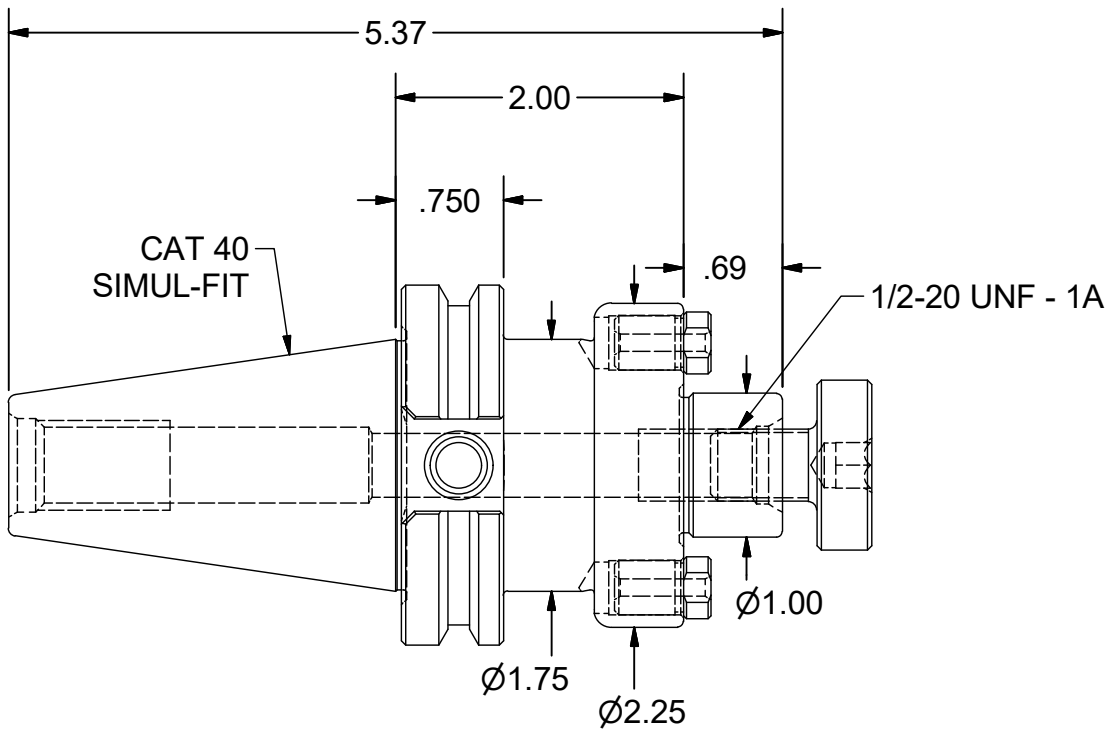

Parts List

ITEM	QTY	PART NUMBER	DESCRIPTION
1	2	10KY	DRIVE KEY
2	1	10LS	LOCK SCREW
3	1	028-188	SHCS 1/2-20-1 1/4

PART NUMBER

C40F-10SM2

PARLEC
 (800) TOOL USA
 WORLD HEADQUARTERS
 101 PERINTON PARKWAY
 FAIRPORT, NEW YORK 14450