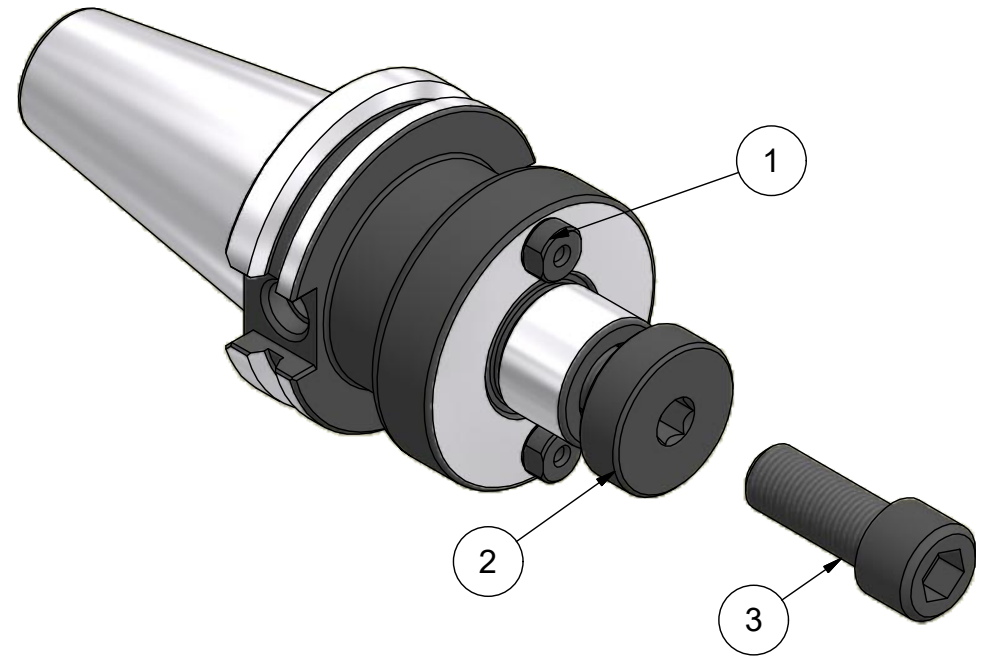

Parts List

ITEM	QTY	PART NUMBER	DESCRIPTION
1	2	10KY	DRIVE KEY
2	1	10LS	LOCK SCREW
3	1	028-188	SHCS 1/2-20-1 1/4

PART NUMBER

C40F-10SM2

PARLEC
 (800) TOOL USA
 WORLD HEADQUARTERS
 101 PERINTON PARKWAY
 FAIRPORT, NEW YORK 14450