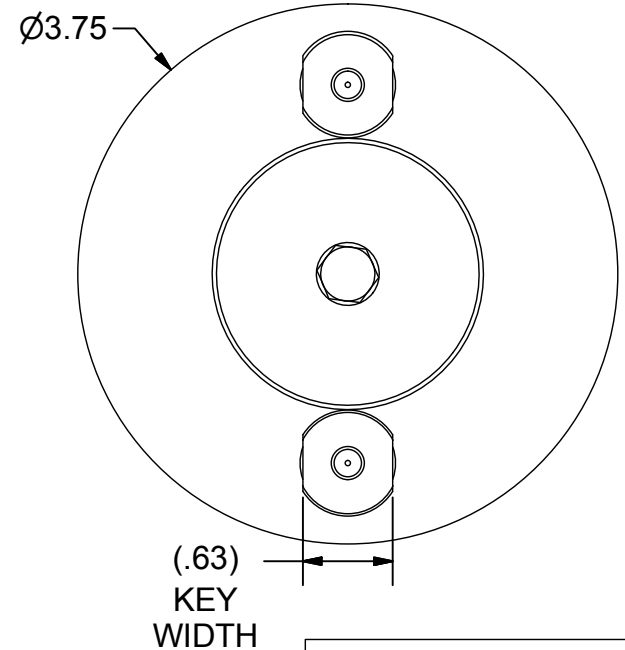

Parts List

| ITEM | QTY | PART NUMBER | DESCRIPTION |
|------|-----|-------------|-------------|
| 1 | 2 | 15KY | DRIVE KEY |
| 2 | 1 | 15LS | LOCK SCREW |

PART
NUMBER

C40F-15SM2

PARLEC
 (800) TOOL USA
 WORLD HEADQUARTERS
 101 PERINTON PARKWAY
 FAIRPORT, NEW YORK 14450