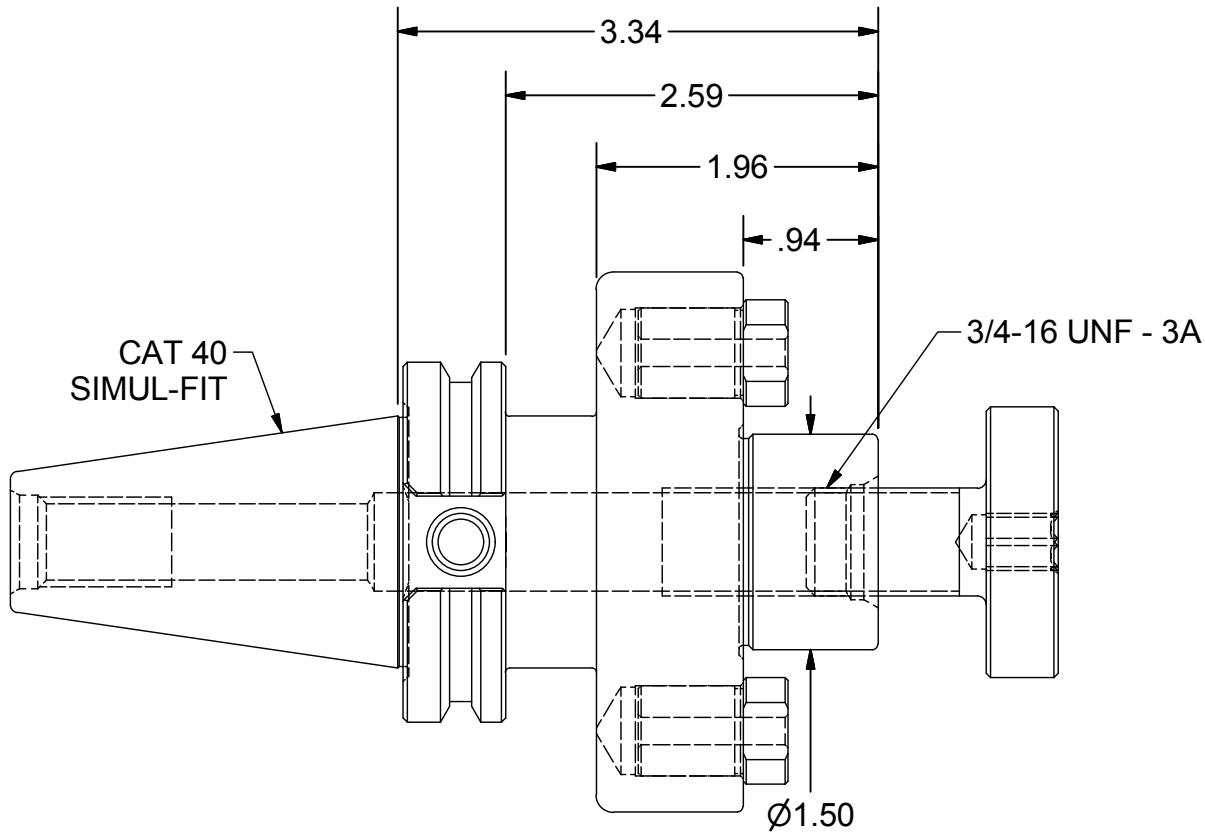

Parts List

| ITEM | QTY | PART NUMBER | DESCRIPTION |
|------|-----|-------------|-------------|
| 1 | 2 | 15KY | DRIVE KEY |
| 2 | 1 | 15LS | LOCK SCREW |

PART
NUMBER

C40F-15SM2

PARLEC
 (800) TOOL USA
 WORLD HEADQUARTERS
 101 PERINTON PARKWAY
 FAIRPORT, NEW YORK 14450