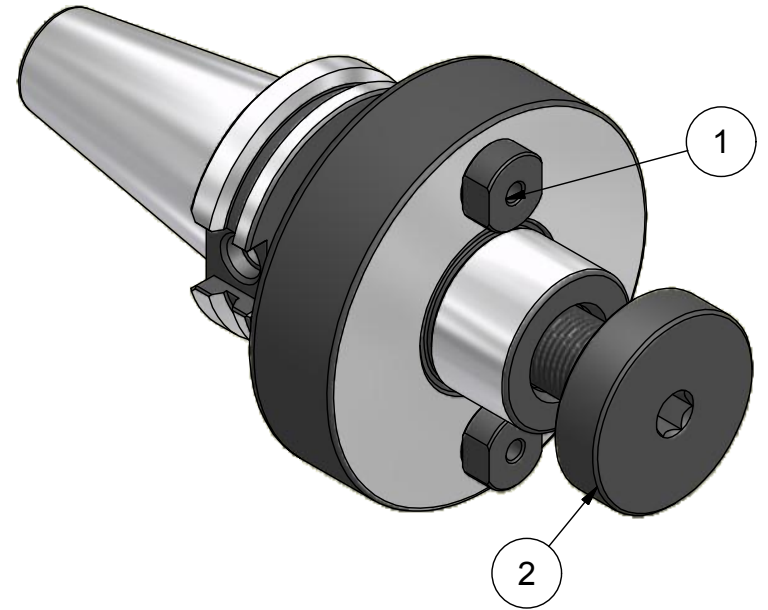

Parts List

| ITEM | QTY | PART NUMBER | DESCRIPTION |
|------|-----|-------------|-------------|
| 1 | 2 | 15KY | DRIVE KEY |
| 2 | 1 | 15LS | LOCK SCREW |

PART
NUMBER

C40F-15SM2

PARLEC
 (800) TOOL USA
 WORLD HEADQUARTERS
 101 PERINTON PARKWAY
 FAIRPORT, NEW YORK 14450